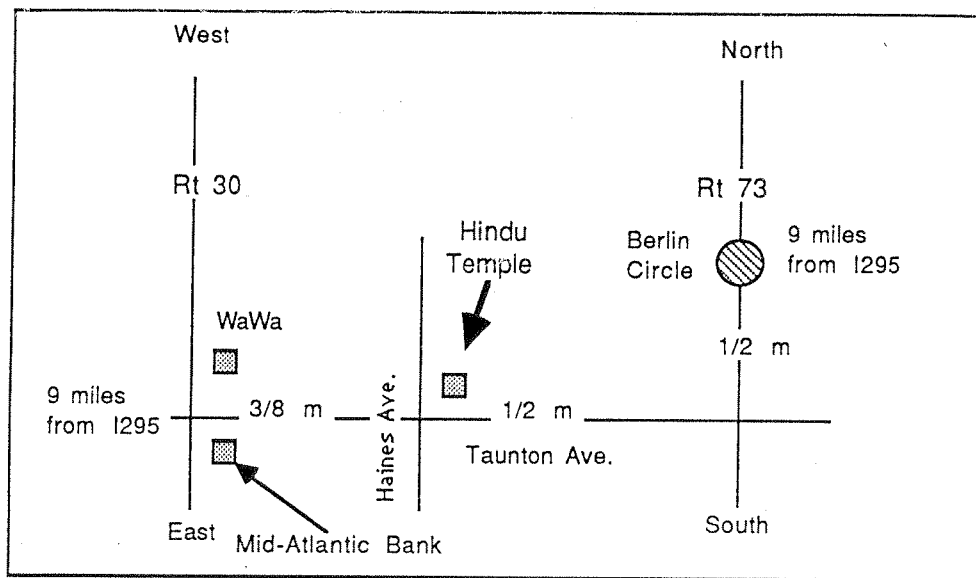

DIRECTIONS

Travelling South on Route 73, go half a mile past Berlin Circle, which is 17 miles south of Tacony Palmyra bridge and 9 miles south on Route 73 from the junction of I295 and Route 73. Turn right onto Taunton Avenue. Hindu Temple is half a mile on the right at the junction of Haines and Taunton Avenues.

Traveling east on Route 30, turn left onto Taunton Avenue, which is about 9 miles east on Route 30 from the junction of I295 and Route 30. The Hindu Temple is 3/8 mile on the left at the intersection of Haines and Taunton Avenues.

Those needing a ride to get to the Temple, may contact one the members listed below!

(Not drawn to scale!!)

A Note on Food Arrangements:

If you are willing to and would like to contribute a 'dish' for either the snack or dinner part of the program, please contact Ms. Malati Lingaraju, or Ms. Indira Rajan or Ms. Prabha Subramaniam as soon as you can. (Their telephone numbers are given below.) We would greatly appreciate it!

Those seeking further information regarding the Aradhana may please contact one of the following:

Ms. Malati Lingaraju	[(609) 784-2394]	Dr. Uma Prabhakar	[(215) 275-0537]
Ms. Indira Rajan	[(215) 698-2064]	Mr. L. Bhima Reddi	[(609) 424-1521]
Dr. Sreenivas Reddy	[(215) 576-1392]	Ms. Kamala Sabhapati	[(215) 352-1199]
Ms. Usha Sivaswamy	[(609) 751-8018]	Mr. K. Srinivasan	[(302) 764-0547]
Ms. Prabha Subramaniam & Dr. M. M. Subramaniam			[(215) 356-5181]